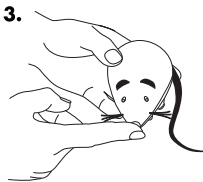

### Battery Installation and Use

1. Locate battery door on bottom of the toy as shown in diagram 1.

2. Open battery door.

3. Position 3 AAA batteries as shown in diagram 2.

4. Close battery door.

5. Press power button on nose to turn on as shown in diagram 3.